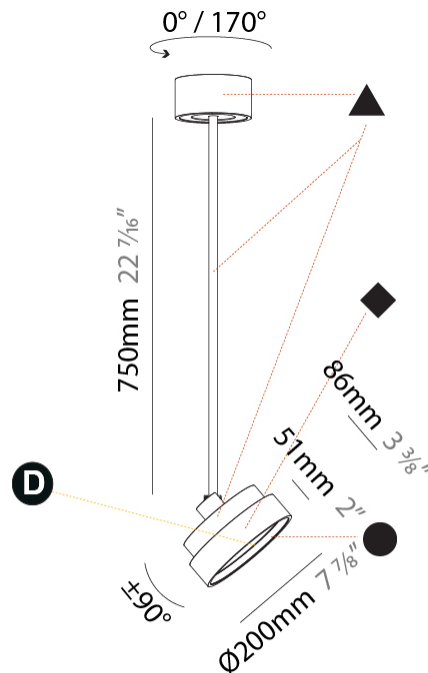

GENERAL

Series: Sign Diva Flex
Subseries: Sign Diva Flex Korona
Brand: Prolicht
Division: Architectural
Mounting Type: Suspension
Mounting Location: Ceiling
Subcategory: Pendant

PHYSICAL

Shape: Round
Diameter (mm): 200
Diameter (in): 7 7/8
Height (mm): 870
Height (in): 34 1/4
Light Distribution: Adjustable / Direct
Weight (kg): 2.007
Weight (lbs): 4.42
Diffuser: PMMA - Opal / Micro-Prism / Sparkling Secret / Vintage Industrial
Fixture Finish: SSR / BKV / CWI / CRY / HAB / UFT / ITA / RUA / FTG / MYG / LOD / PUS / FRO / FUP / KIA / POP / BLS / SPG / MEY / GOH / GUM / CHC / COM / ABZ / JAG / OBR / MOS / ROR
Fixture Material: Extruded Aluminum / Steel

ELECTRICAL

Lamp Type: LED (Zhaga Standard)
Input Wattage (W): 12.1
Total Output Wattage (W): 11
Dimming: Tri-Mode (Non-Dimming and Phase Dimming (120Vac only) and 0-10V Dimming)
Driver Included: Yes
Driver Location: Integrated
Driver Type: Constant Current - Universal
Driver Class: Class 2
Input Voltage (V): 120 - 277
Constant Current (MA): 350

LED

Color Temperature (°K): 2700 / 3000 / 3500 / 4000
Max. Delivered Lumen (lm): 836 / 895 / 903 / 921
Nominal Lumen (lm): 1280 / 1370 / 1382 / 1410
CRI: >90 CRI
Lamp Life (hrs): 50000

OPTICAL

Adjustability: Rotational 170°; Tilt 90°

RATINGS AND CERTIFICATIONS

Certified By: Certified for North American Standards
IP rating: IP20