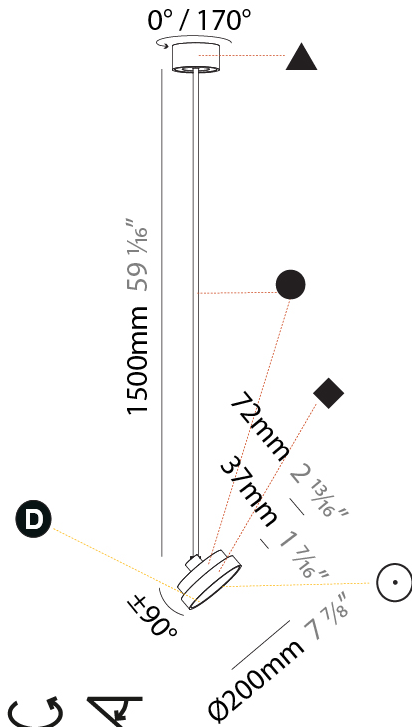

GENERAL

Series: Sign Diva Flex
Subseries: Sign Diva Flex
Brand: Prolicht
Division: Architectural
Mounting Type: Suspension
Mounting Location: Ceiling
Subcategory: Pendant

PHYSICAL

Shape: Round
Diameter (mm): 200
Diameter (in): 7 7/8
Height (mm): 1620
Height (in): 63 3/4
Light Distribution: Adjustable / Direct
Weight (kg): 2.007
Weight (lbs): 4.42
Diffuser: PMMA - Opal / Micro-Prism / Sparkling Secret / Vintage Industrial
Fixture Finish: SSR / BKV / CWI / CRY / HAB / UFT / ITA / RUA / FTG / MYG / LOD / PUS / FRO / FUP / KIA / POP / BLS / SPG / MEY / GOH / GUM / CHC / COM / ABZ / JAG / OBR / MOS / ROR
Fixture Material: Extruded Aluminum / Steel

ELECTRICAL

Lamp Type: LED (Zhaga Standard)
Input Wattage (W): 12.1
Total Output Wattage (W): 11
Dimming: Tri-Mode (Non-Dimming and Phase Dimming (120Vac only) and 0-10V Dimming)
Driver Included: Yes
Driver Location: Integrated
Driver Type: Constant Current - Universal
Driver Class: Class 2
Input Voltage (V): 120 - 277
Constant Current (MA): 350

LED

Color Temperature (°K): 2700 / 3000 / 3500 / 4000
Max. Delivered Lumen (lm): 836 / 895 / 902 / 921
Nominal Lumen (lm): 1280 / 1370 / 1382 / 1410
CRI: >90 CRI
Lamp Life (hrs): 50000

OPTICAL

Adjustability: Rotational 170°, Tilt 90°

RATINGS AND CERTIFICATIONS

Certified By: Certified for North American Standards
IP rating: IP20