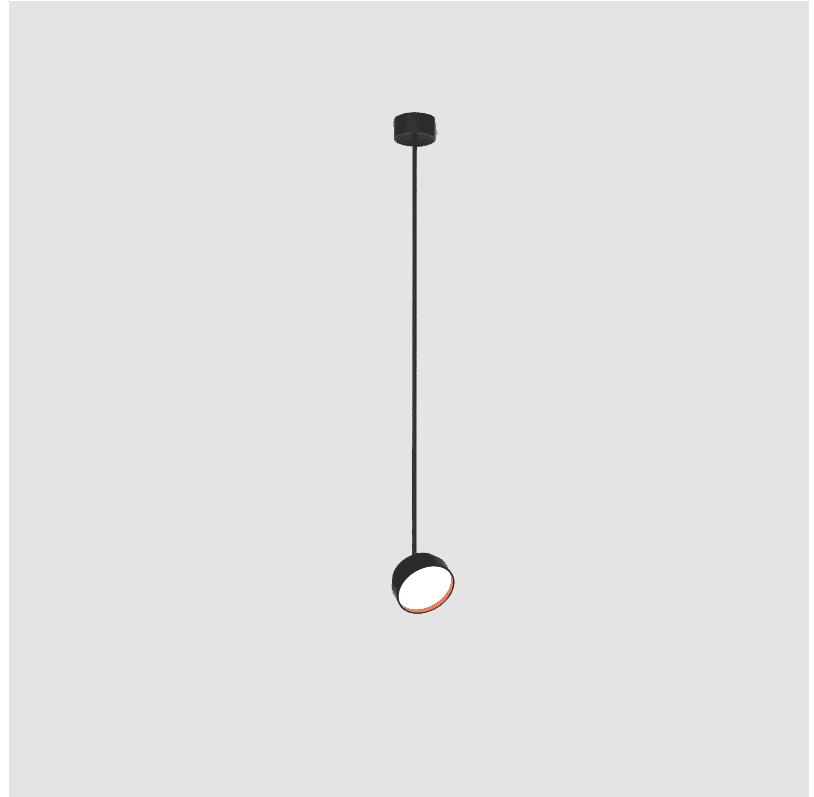

GENERAL

Series: Sign Diva Flex
Subseries: Sign Diva Flex Korona
Brand: Prolicht
Division: Architectural
Mounting Type: Suspension
Mounting Location: Ceiling
Subcategory: Pendant

PHYSICAL

Shape: Round
Diameter (mm): 200
Diameter (in): 7 7/8
Height (mm): 1620
Height (in): 63 3/4
Light Distribution: Adjustable / Direct
Weight (kg): 1.865
Weight (lbs): 4.1
Diffuser: PMMA - Opal / Micro-Prism / Sparkling Secret / Vintage Industrial
Fixture Finish: SSR / BKV / CWI / CRY / HAB / UFT / ITA / RUA / FTG / MYG / LOD / PUS / FRO / FUP / KIA / POP / BLS / SPG / MEY / GOH / GUM / CHC / COM / ABZ / JAG / OBR / MOS / ROR
Fixture Material: Extruded Aluminum / Steel

ELECTRICAL

Lamp Type: LED (Zhaga Standard)
Input Wattage (W): 12.1
Total Output Wattage (W): 11
Dimming: Tri-Mode (Non-Dimming and Phase Dimming (120Vac only) and 0-10V Dimming)
Driver Included: Yes
Driver Location: Integrated
Driver Type: Constant Current - Universal
Driver Class: Class 2
Input Voltage (V): 120 - 277
Constant Current (MA): 350

LED

Color Temperature (°K): 3000 / 3500 / 4000
Max. Delivered Lumen (lm): 836 / 895 / 903 / 921
Nominal Lumen (lm): 1280 / 1370 / 1382 / 1410
CRI: >90 CRI
Lamp Life (hrs): 50000

OPTICAL

Adjustability: Rotational 170°; Tilt 90°

RATINGS AND CERTIFICATIONS

Certified By: Certified for North American Standards
IP rating: IP20