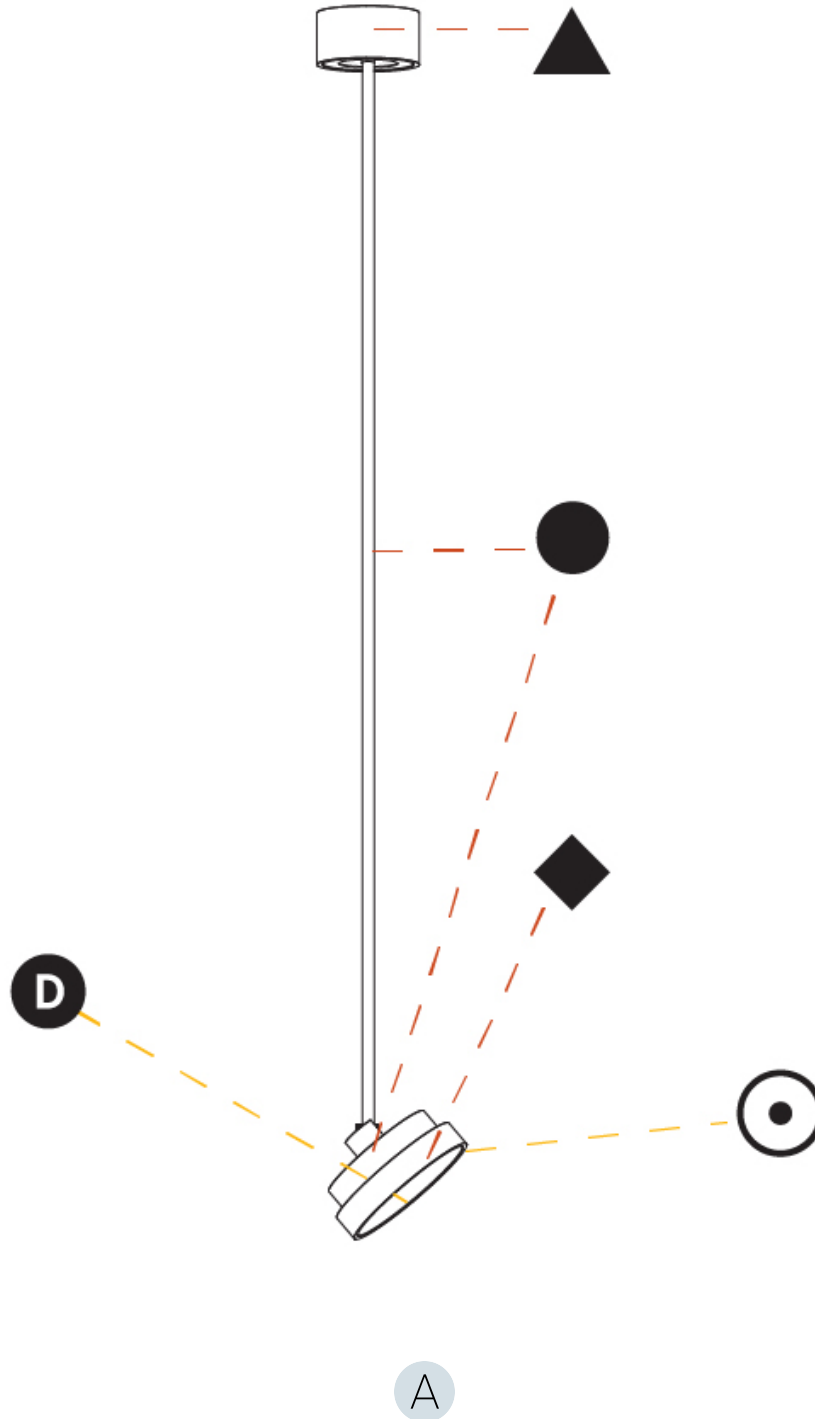

SIGN DIVA FLEX SUSPENSION

A30852-

PROJECT
TYPE
SPECIFIER
QUANTITY
DATE